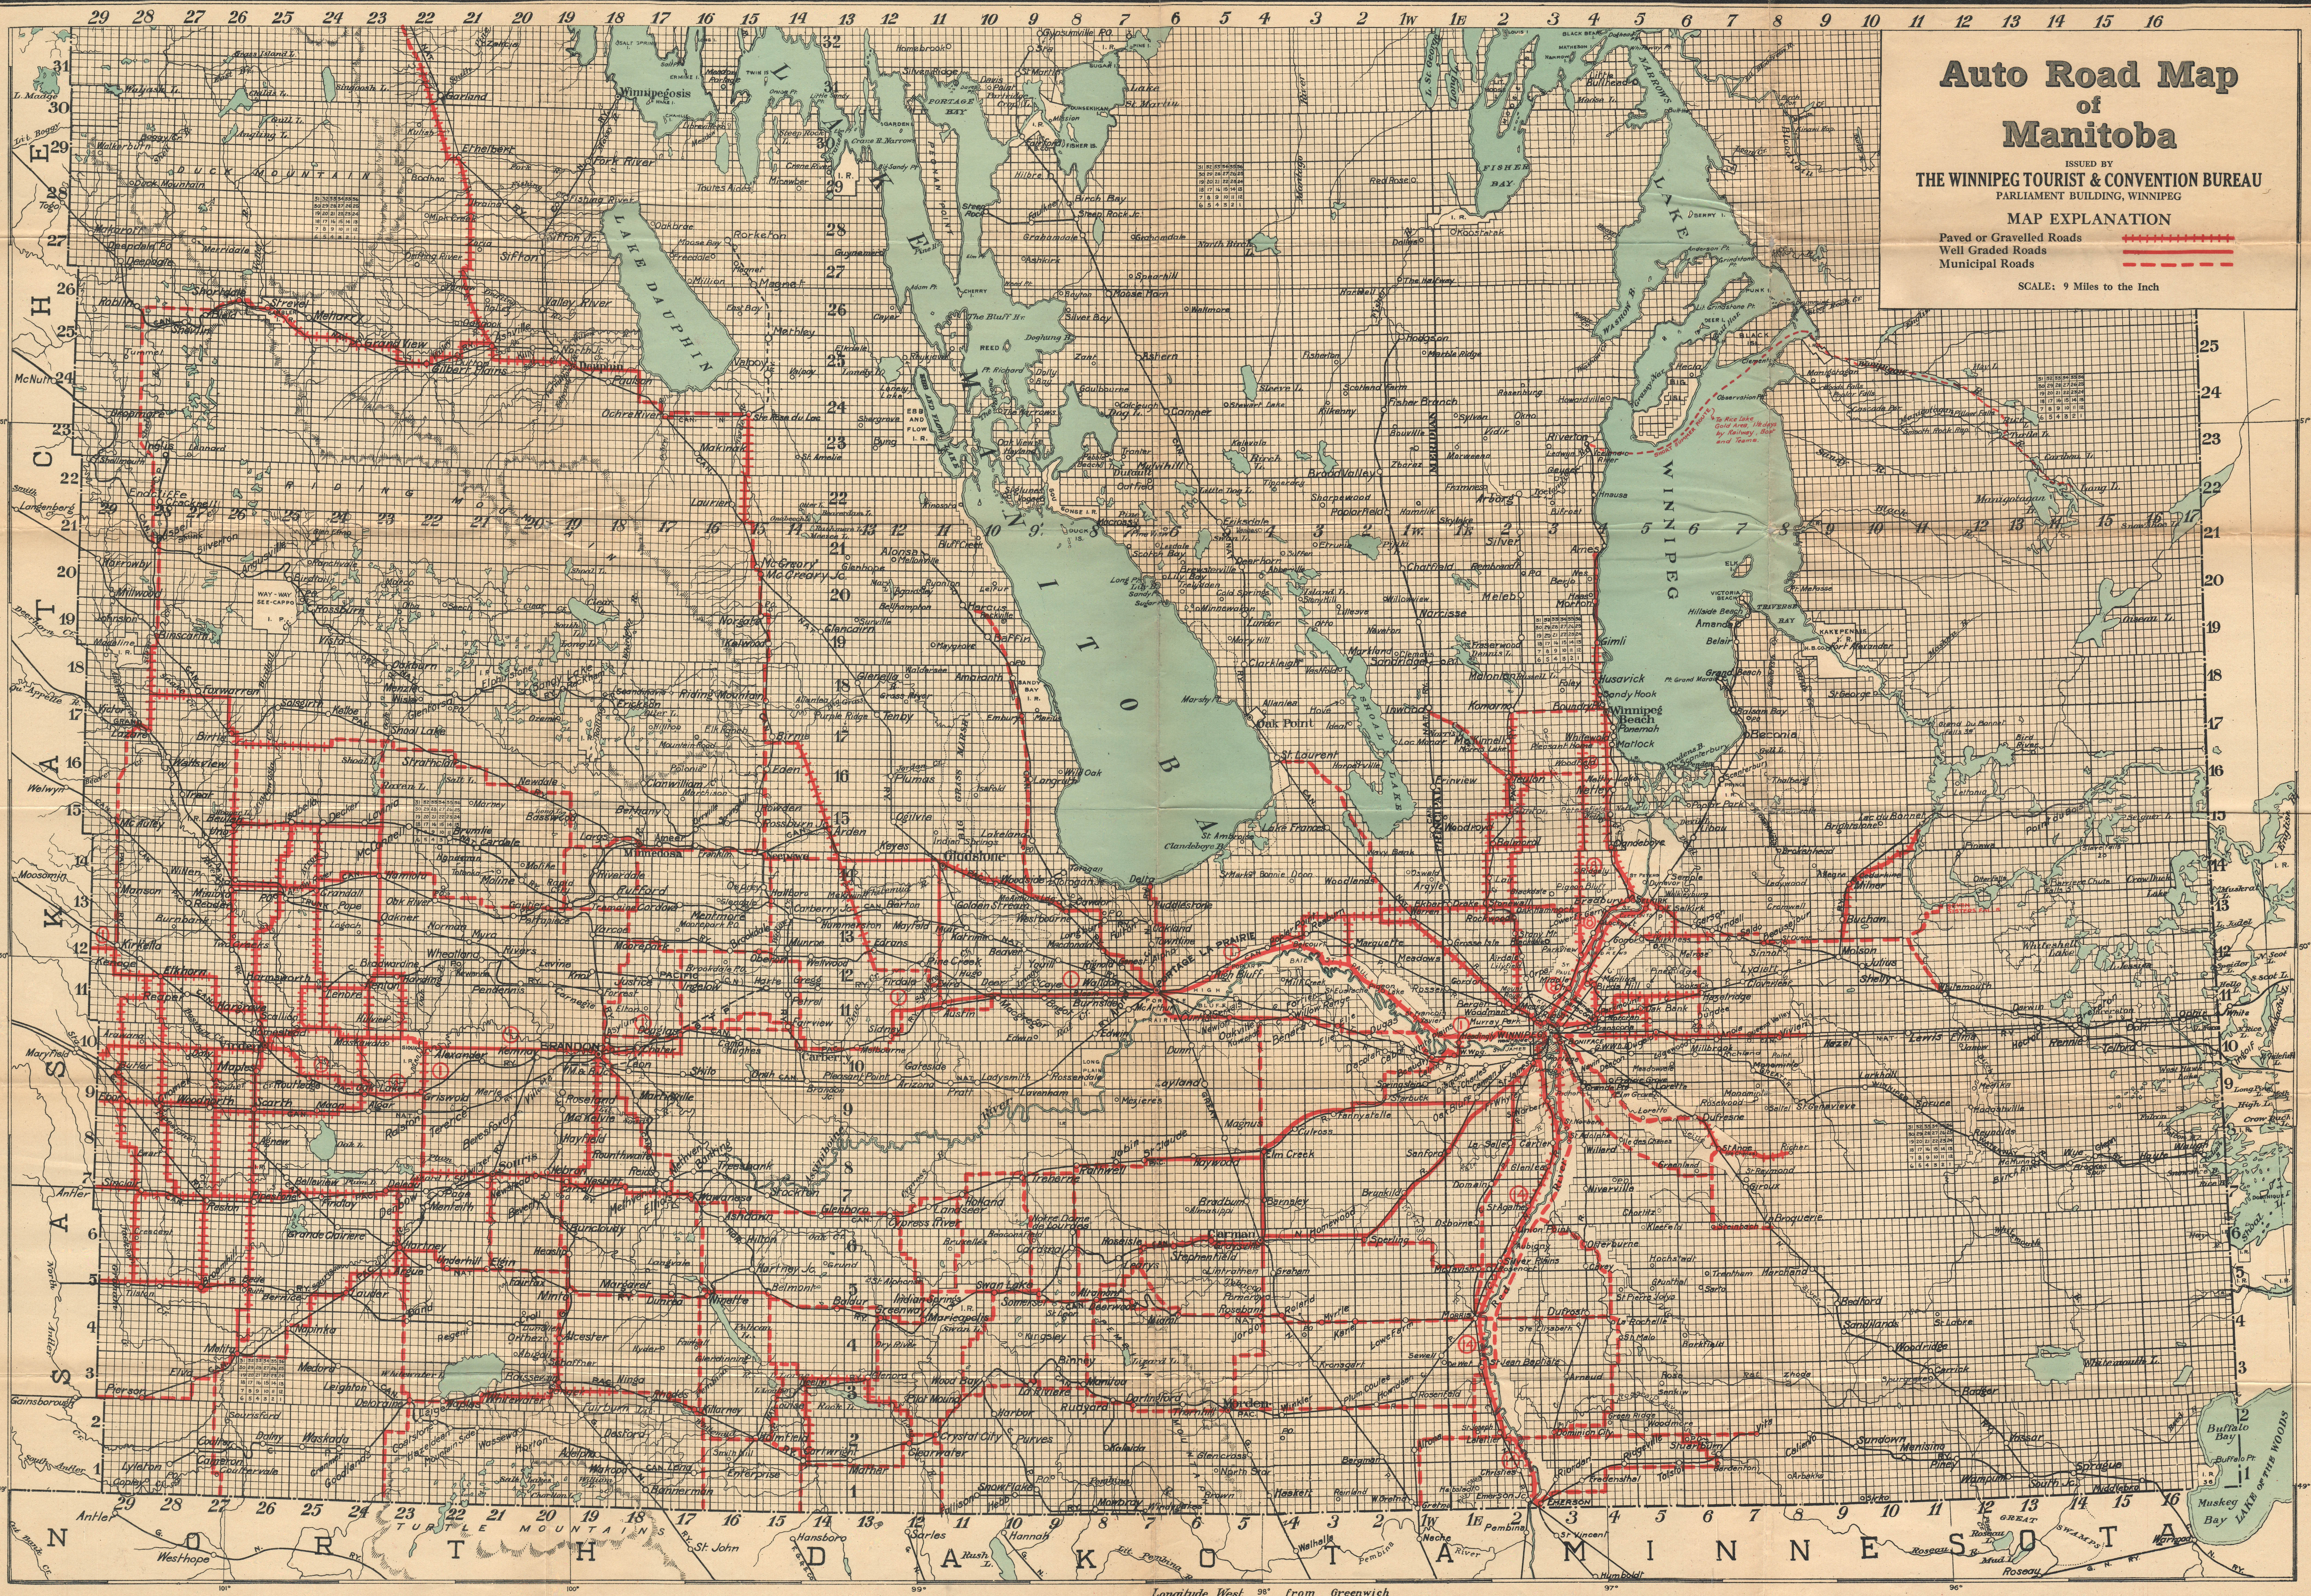

# Auto Road Map of Manitoba

ISSUED BY  
**THE WINNIPEG TOURIST & CONVENTION BUREAU**  
PARLIAMENT BUILDING, WINNIPEG

## MAP EXPLANATION

- Paved or Gravelled Roads 
- Well Graded Roads 
- Municipal Roads 

SCALE: 9 Miles to the Inch

Longitude West 3° from Greenwich