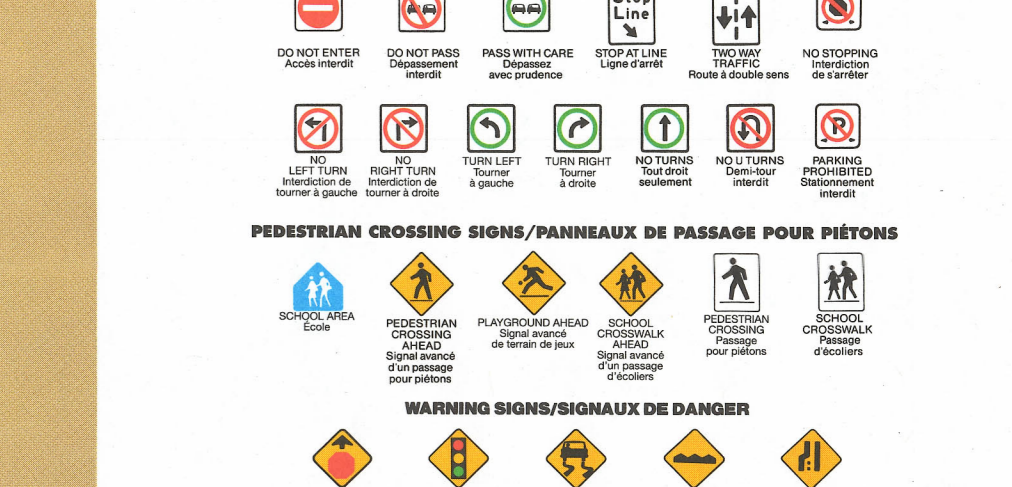

ADMINISTRATIVE OFFICE, TOURISM, and other administrative information.

CLICK INTO SAFETY - UN PETIT CLIC ENVERS LE PIRE. Safety tips for drivers.

METRO IN MANITOBA - LE SYSTÈME MÉTRIQUE AU MANITOBA. Information on metric system conversions.

Steve Ashton, Minister of Highways and Government Services. Photo of the Minister.

FOR FREE DISTRIBUTION - PROVINCIAL PARKS AND CAMPING. Information on park services.

Table with 2 columns: Province, Distance. Lists provincial parks and camping sites with distances.