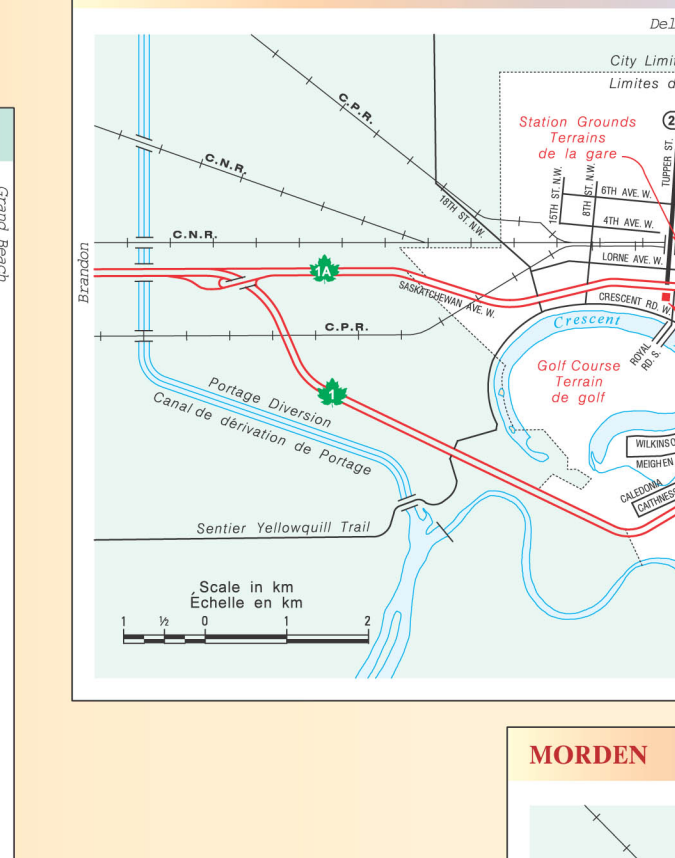

INDEX DES VILLES ET VILLAGES

Index of towns and villages in Manitoba, listing names and their corresponding map symbols (A, B, C, D, E, F, G, H, I, J, K, L, M, N, O, P, Q, R, S, T, U, V, W, X, Y, Z).

INDEX TO FIRST NATIONS / INDEX DES PREMIÈRES NATIONS

Index of First Nations in Manitoba, listing names and their corresponding map symbols (A, B, C, D, E, F, G, H, I, J, K, L, M, N, O, P, Q, R, S, T, U, V, W, X, Y, Z).

INDEX TO FIRST NATIONS / INDEX DES PREMIÈRES NATIONS

Continuation of the First Nations index table, listing names and their corresponding map symbols (A, B, C, D, E, F, G, H, I, J, K, L, M, N, O, P, Q, R, S, T, U, V, W, X, Y, Z).

Suspension Bridge - Souris / Pont suspendu - Souris

Duck Mountain Provincial Park / Parc provincial de Duck Mountain

Section for Border Offices Canadian and United States Customs, Bureau de Douane - Douanes Canadiennes et Américaines. Includes contact info and hours.