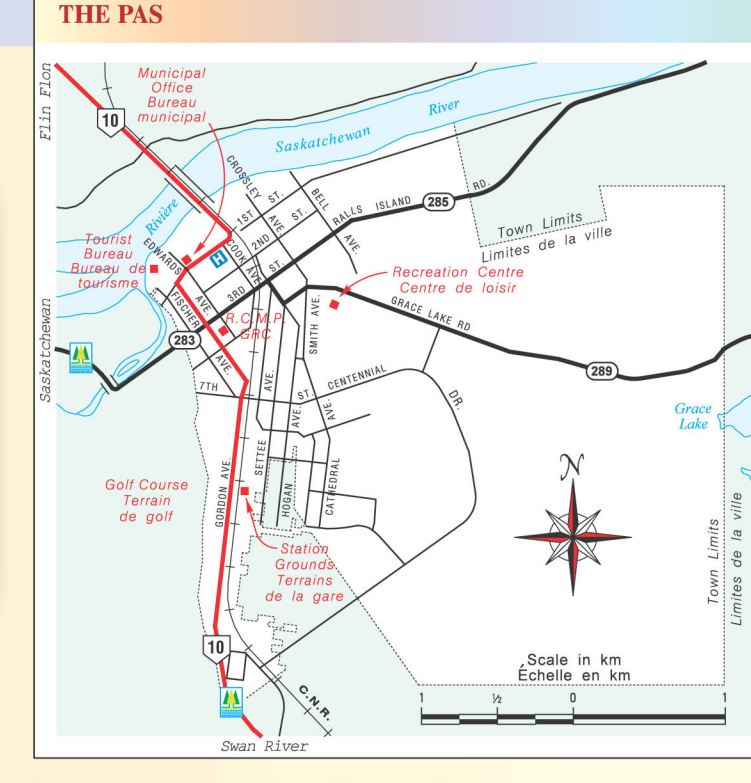

INDEX DES VILLES ET VILLAGES

Index of towns and villages in Manitoba, listing names and their corresponding map symbols (A, B, C, D, E, F, G, H, I, J, K, L, M, N, O, P, Q, R, S, T, U, V, W, X, Y, Z).

INDEX TO FIRST NATIONS / INDEX DES PREMIÈRES NATIONS

Index of First Nations in Manitoba, listing names and their corresponding map symbols (A, B, C, D, E, F, G, H, I, J, K, L, M, N, O, P, Q, R, S, T, U, V, W, X, Y, Z).

INDEX TO FIRST NATIONS / INDEX DES PREMIÈRES NATIONS

Continuation of the First Nations index table, listing names and their corresponding map symbols (A, B, C, D, E, F, G, H, I, J, K, L, M, N, O, P, Q, R, S, T, U, V, W, X, Y, Z).

Suspension Bridge - Souris / Pont suspendu - Souris

Duck Mountain Provincial Park / Parc provincial de Duck Mountain

Section for Border Offices Canadian and United States Customs, Bureau de Douane - Douanes Canadiennes et Américaines. Includes contact info and hours.