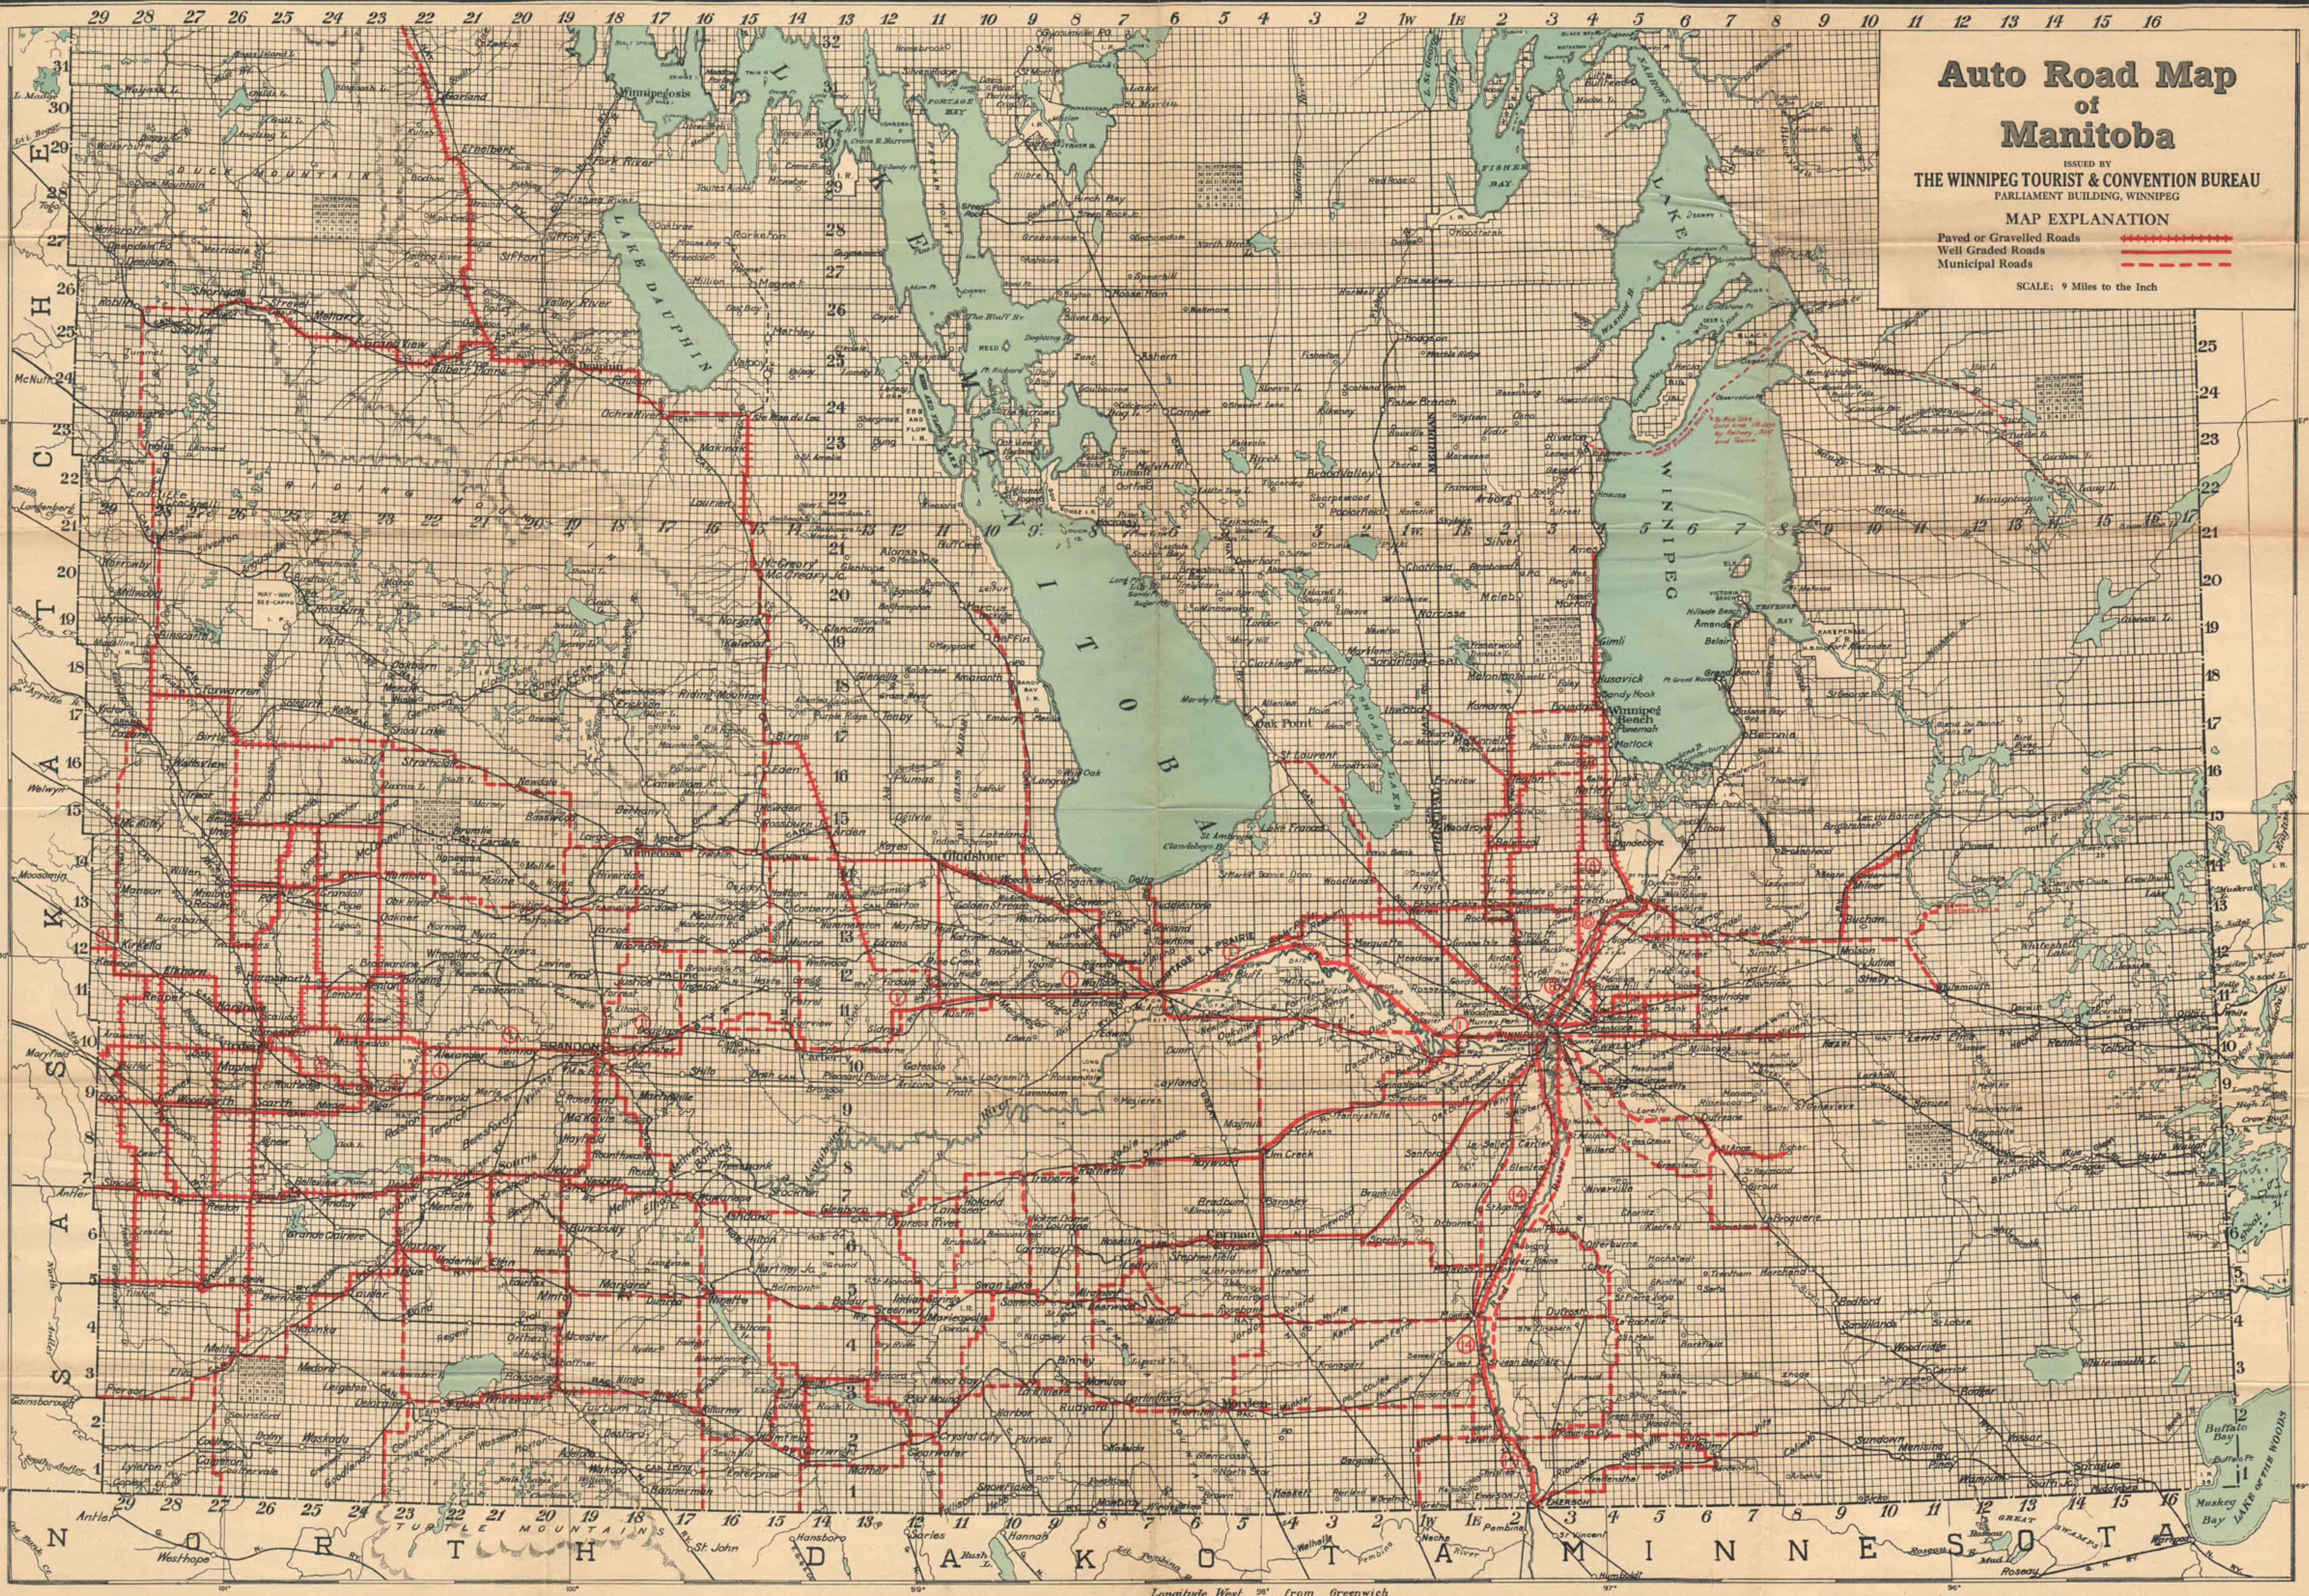

# Auto Road Map of Manitoba

ISSUED BY  
THE WINNIPEG TOURIST & CONVENTION BUREAU  
PARLIAMENT BUILDING, WINNIPEG

## MAP EXPLANATION

Paved or Gravelled Roads   
Well Graded Roads   
Municipal Roads 

SCALE: 9 Miles to the Inch

Longitude West 90° from Greenwich