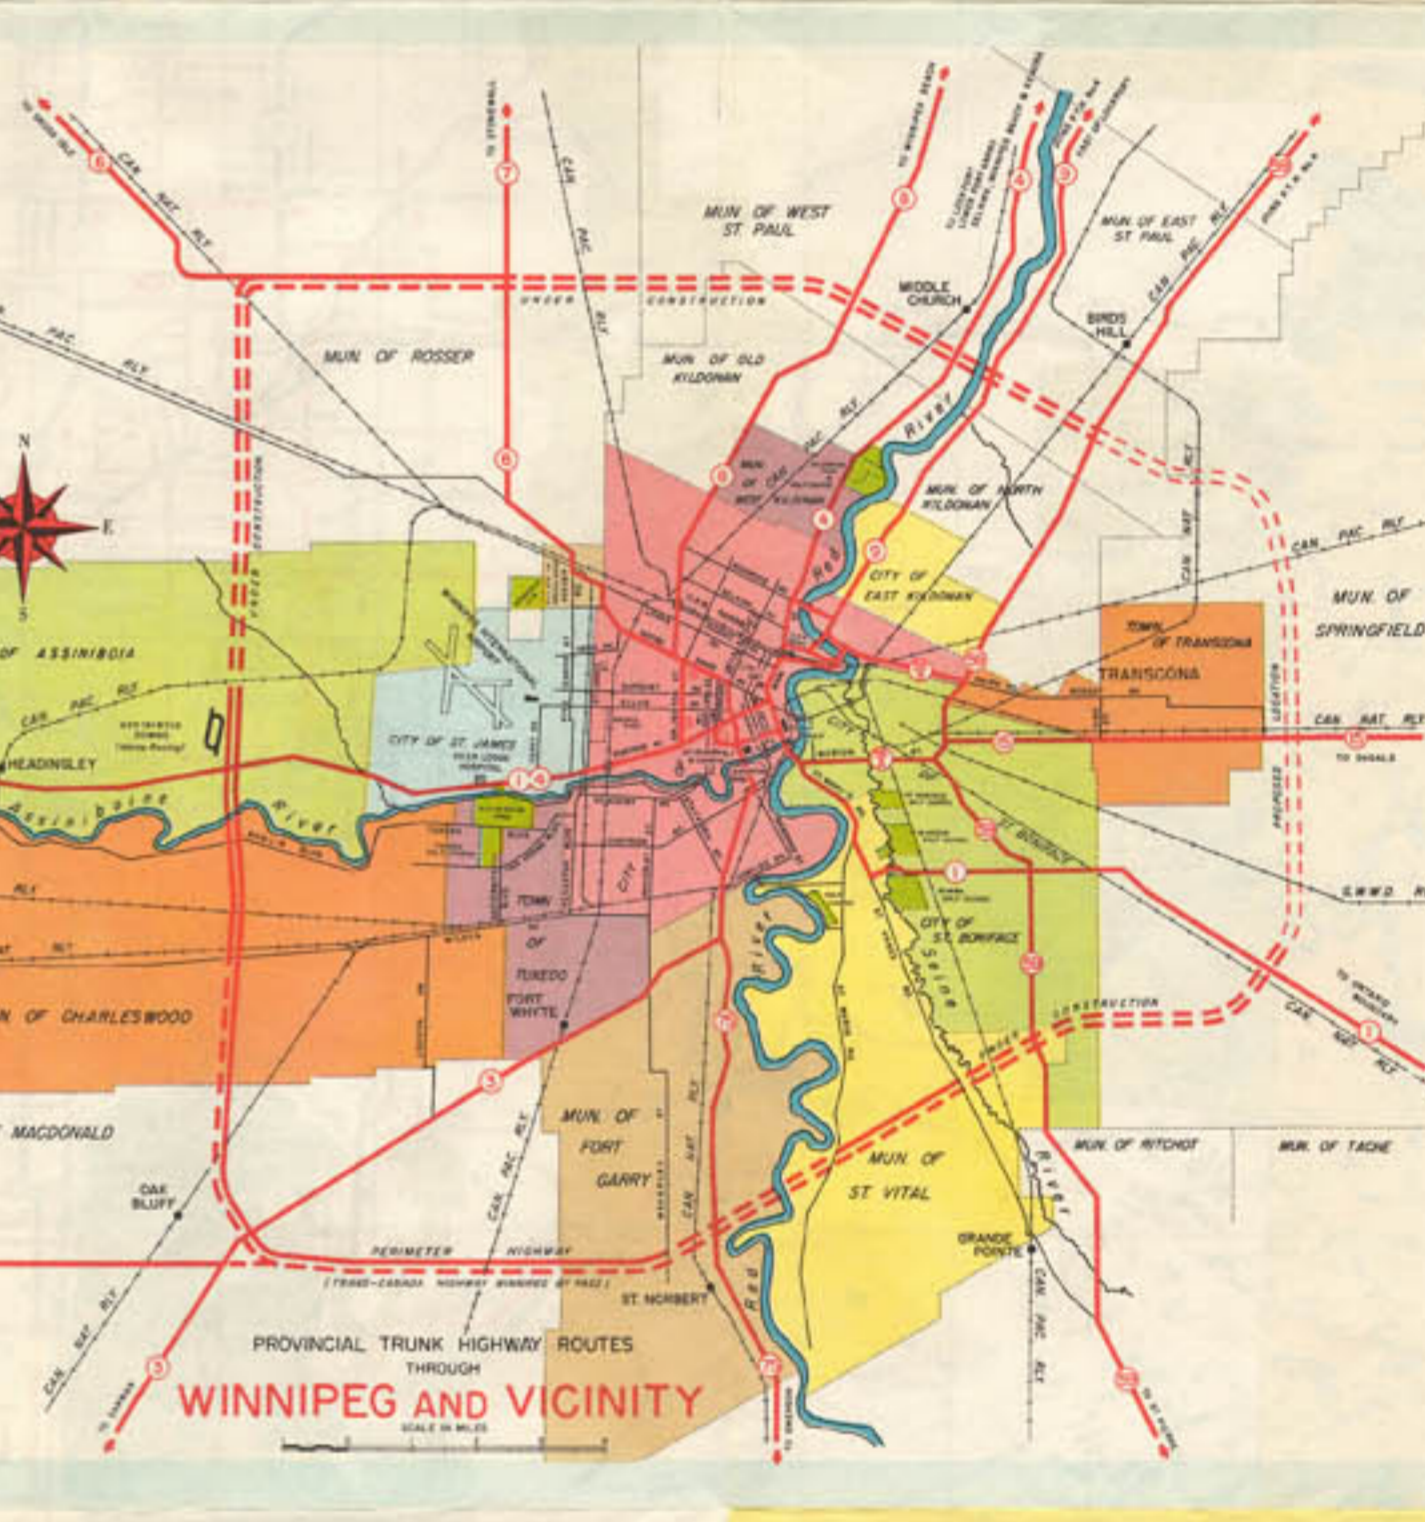

Table with columns for 'CANADIAN OFFICE', 'UNITED STATES OFFICE', and 'HOURS OF SERVICE AT CANADIAN - UNITED STATES BORDER OFFICES'. Lists border locations like Antler, Carbury, Wesehope, and Dunsheith with their respective operating hours.

Approximate DISTANCES FROM WINNIPEG TO IMPORTANT CANADIAN AND UNITED STATES CENTRES

Table listing distances from Winnipeg to various cities in Canada and the United States, such as Toronto (438 km), Montreal (1090 km), and Los Angeles (3750 km).

MANITOBA THE KEYSTONE PROVINCE

Official Highway Map 1960

INDEX TO CITIES, TOWNS AND VILLAGES

Comprehensive alphabetical index of cities, towns, and villages in Manitoba, with page numbers for each entry.

Table titled 'PROVINCIAL TRUNK HIGHWAY MILEAGE' showing distances from various points to Winnipeg, categorized by highway number (e.g., P.T.H. No. 1, 2, 3).

Table titled 'PROVINCIAL TRUNK HIGHWAY MILEAGE' showing distances from various points to Winnipeg, categorized by highway number (e.g., P.T.H. No. 4, 5, 6).